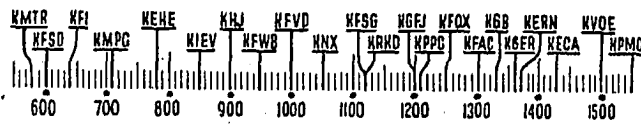

YOUR RADIO Today

The information contained in the following schedule of radio programs is furnished by the stations broadcasting the programs, and The Times should not be considered responsible for errors in announcements due to failure of stations to advise of daily changes.—Ed.]

Before 8 a.m.

KMTR—Call. Theater. 5.
KFI—Going Places. 7: News, 7:15; Pin Money Club, 7:30.
KMPC—Morning Express. 7.
KEHE—Musical Clock. 6.
KHJ—Rise & Shine. 6: News, 7:45.
KFWB—Stu. Wilson, 6:30 to 8.
KFVD—Spanish. 6: Jubilee. 7:15.
KNN—Sunrise Salute, 6: News, 7:30; Morning Melodies, 7:45; Gazette, 7:55.
KHJ—Doug Douglas, 6: News, 6:30; Doug Douglas, 6:45; News, 7:45.
KGFJ—Spanish Hour. 6: Clock Watcher, 7.
KFOX—El Despertador. 5; News, 7:30; Musical, 7:40; Just About Time, 7:45.
KFAC—Records, 7; Tap School, 7:30; News, 7:45.
KGER—Farm, 6:05; Melodies, 6:30; Aubrey Lee, 7:15.
KECA—Originalities, 7; Financial, 7:30; News, 7:45.

8 to 9 a.m.

KMTR—Get Happy. 8:30.
KFI—Music Clock. 8: Ellz. Earl. 8:15; News, 8:30; Gazette, 8:45.
KMPC—Unity Word. 8: News, 8:15; Dr. Reynolds, 8:45.
KFI—News. 8: Early Edition. 8:15; Hymns, 8:30.
KHJ—Financial. 8: Georgia Crackers, 8:15; Haven of Rest, 8:30.
KFWB—Carnival. 8: News, 8:30; Half and Half, 8:45.
KFI—Jubilee (cont.).
KNN—My Turn Now. 8: Captivators, 8:15; Herman. 8:30; Sally of Star, 8:45.
KIKD—Music. 8: Employment Service, 8:25; Meredith Detective, 8:45—1/2 hour.
KGFJ—News. 8: Quan's Orch., 8:15; Songfest, 8:30.
KFOX—Cowboys. 8: Health, 8:30; Ads, 8:45.
KFAC—Church. 8: Mirandy, 8:30; Milled Lager, 8:45.
KGER—Mizpan, 8:15; Music, 8:45.
KHJ—Church, 8: Sweethearts, 8:15; Story of Mo., 8:30; Ensemble, 8:45.

9 to 10 a.m.

KMTR—Martin L. Thomas, 9: Turi Tales, 9:15; Harmonies, 9:30.
KFI—Vaughn, 9: O'Neills, 9:15; Bridge Club, 9:30.
KMPC—Nine o'Clock Melodies, 9: Top Tunes, 9:15; News, 9:30; Morning, 9:30; Swing, 9:45.
KEHE—Continental Melodies, 9: Dr. Reynolds, 9:15; Clifford Clinton, 9:30; Swing, 9:45.
KHJ—Manhattan, 9: Norma Young, 9:30; Strings, 9:45.
KFWB—Dr. Reynolds, 9:15; Kitty Keene, 9:30; Music, 9:45.
KFVD—Dr. Reynolds, 9: News, 9:15; Richardson, 9:30; Carter Wright, 9:45.
KNN—Tempos, 9: Nancy James, 9:15; Helen Trent, 9:30; Gal Sunday, 9:45.
KIKD—Meredith Detective, 9: Dr. Wiseman, 9:15; U.S. Weather, 9:30; Faging Madame, 9:35.
KGFJ—News, 9: Swing, 9:15; Young's Orch., 9:30; Waltz, 9:45.
KFOX—Rhythms, 9: Health Talk, 9:15; Odds & Ends, 9:30; News, 9:45.
KFAC—Meditations, 9: Dr. McCoy, 9:15; 3-Quarter Time, 9:30; Women in News, 9:45.
KGER—Gospel, 9:15; Summary, 9:45.
KECA—News, 9: Geo. Griffins, 9:15; Farm, Home, 9:30.

10 to 11 a.m.